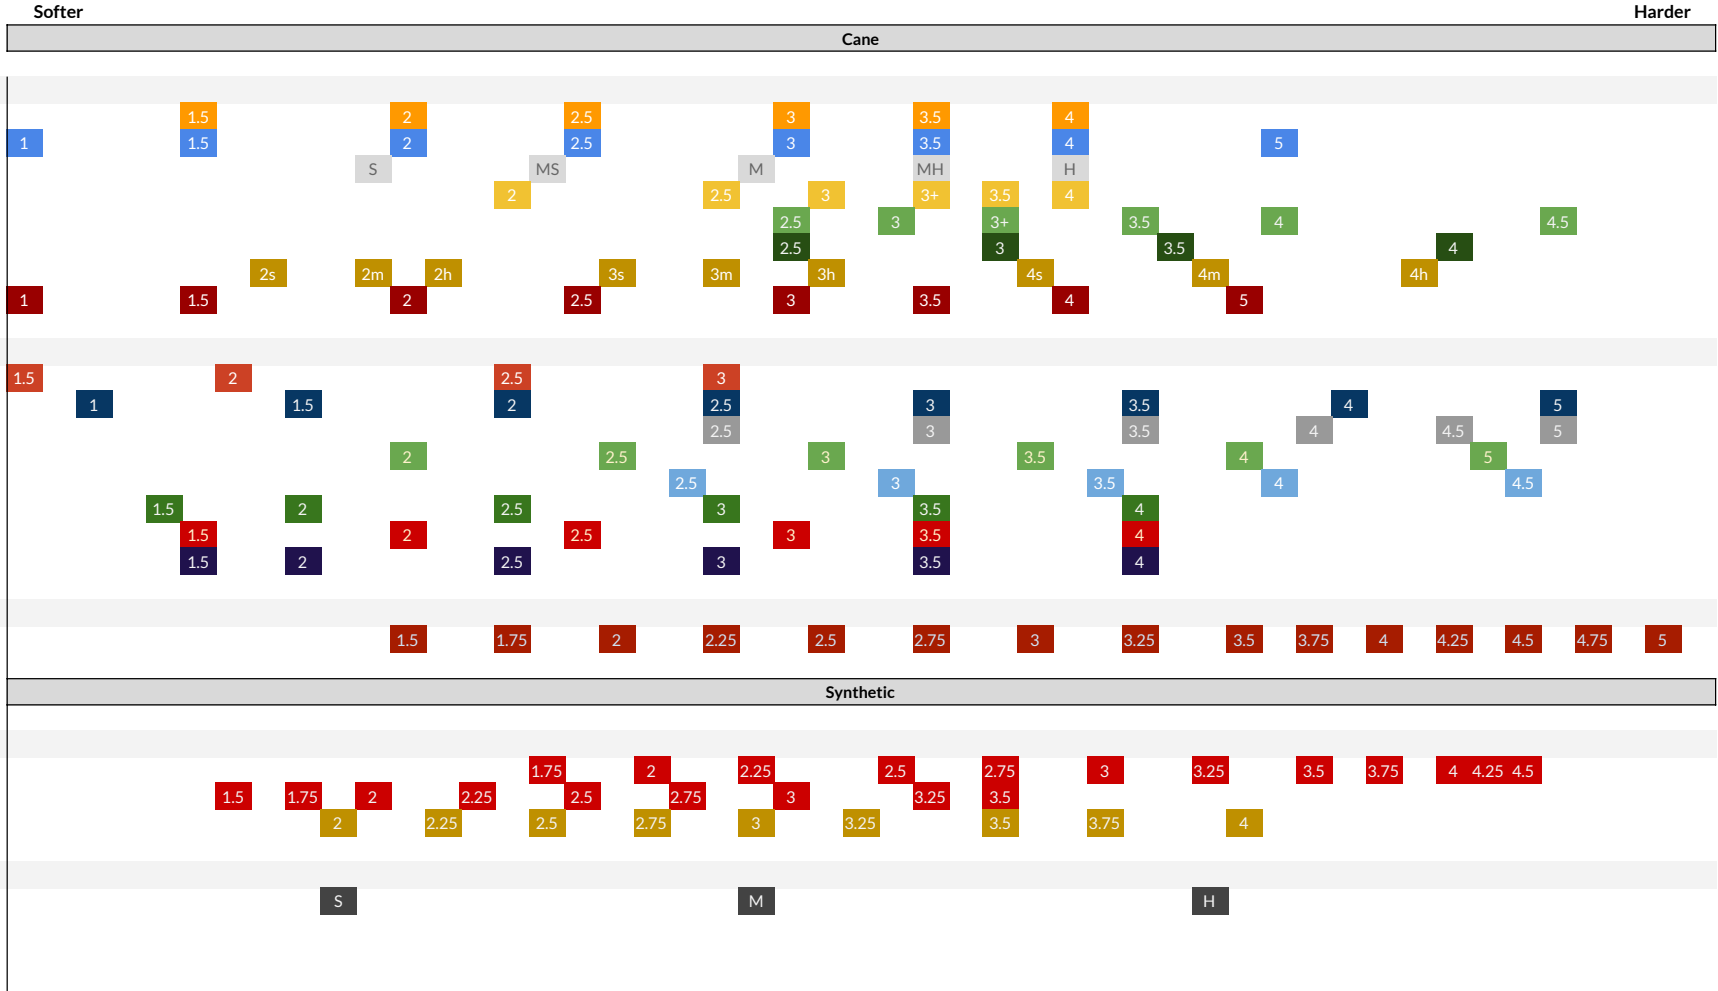

Alto Saxophone

Tenor Saxophone